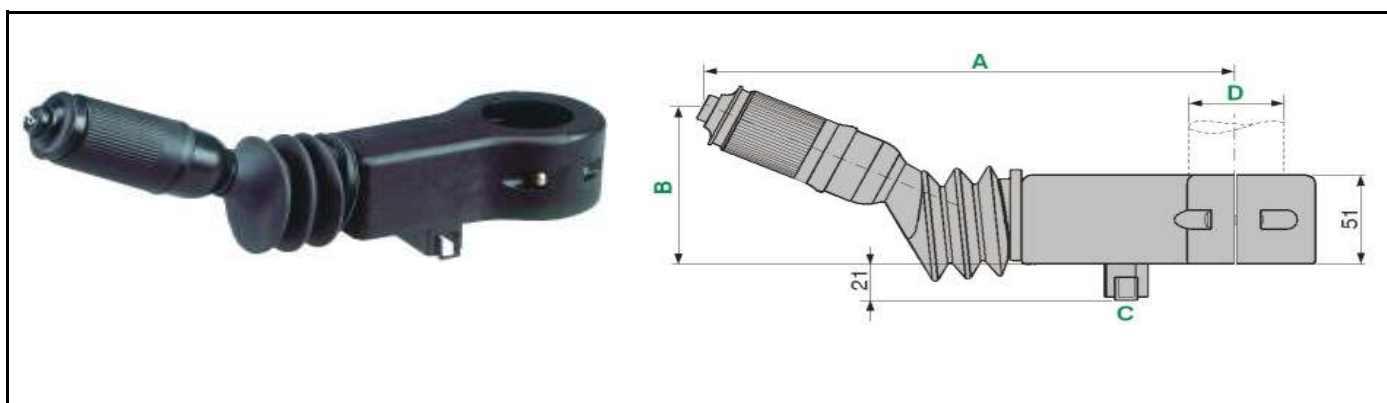

Ebac code		Description
AC0019	F-N-R 4 Speed	Handler device
AC0022	F-N-R	
AC0023	F-N-R	
AC0007	F-N-R I - II Speed