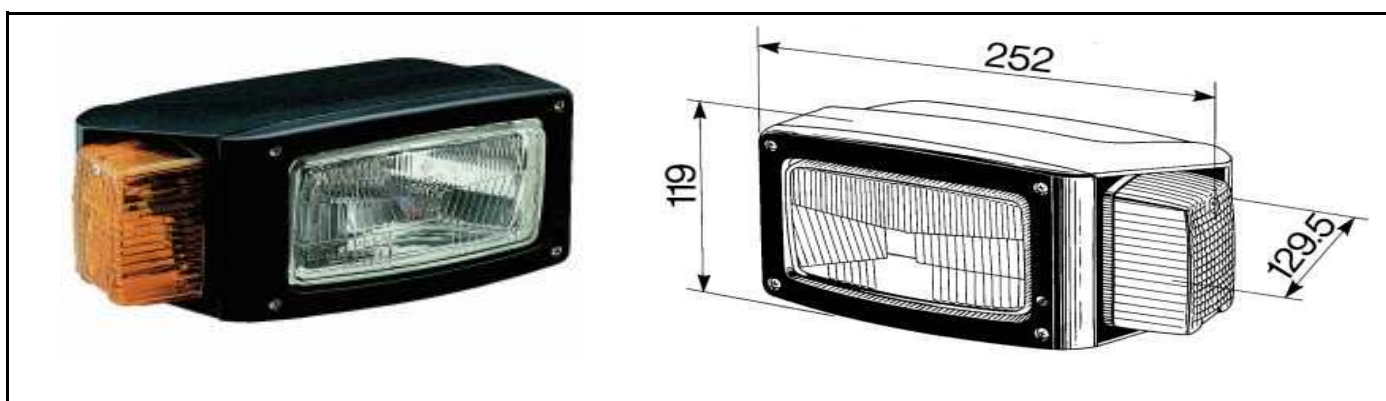

Ebac code			Description
NHFN001	Dx		Front light
NHFN002	Sx		Front light