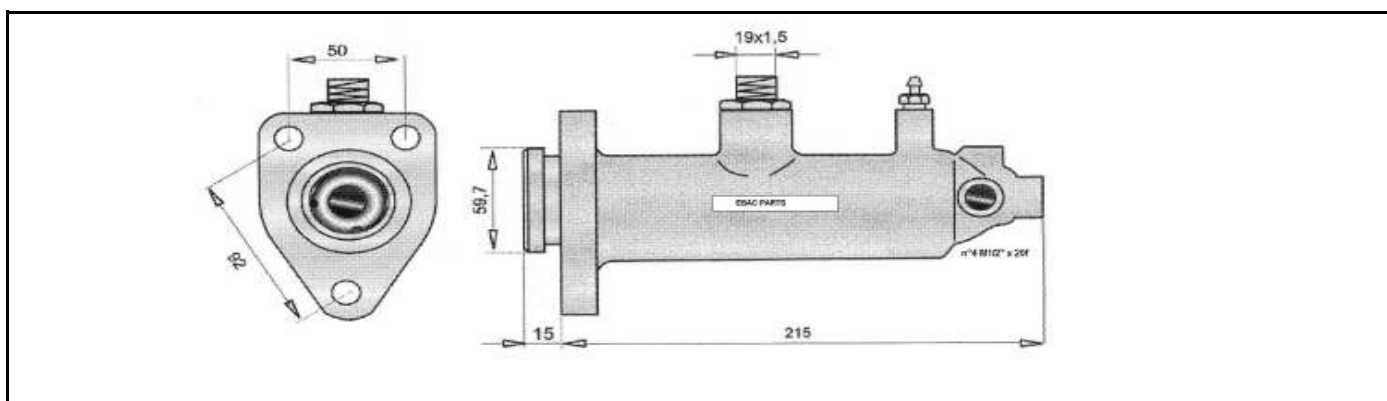

Ebac code			Description
BT134.400			Brake master cylinder