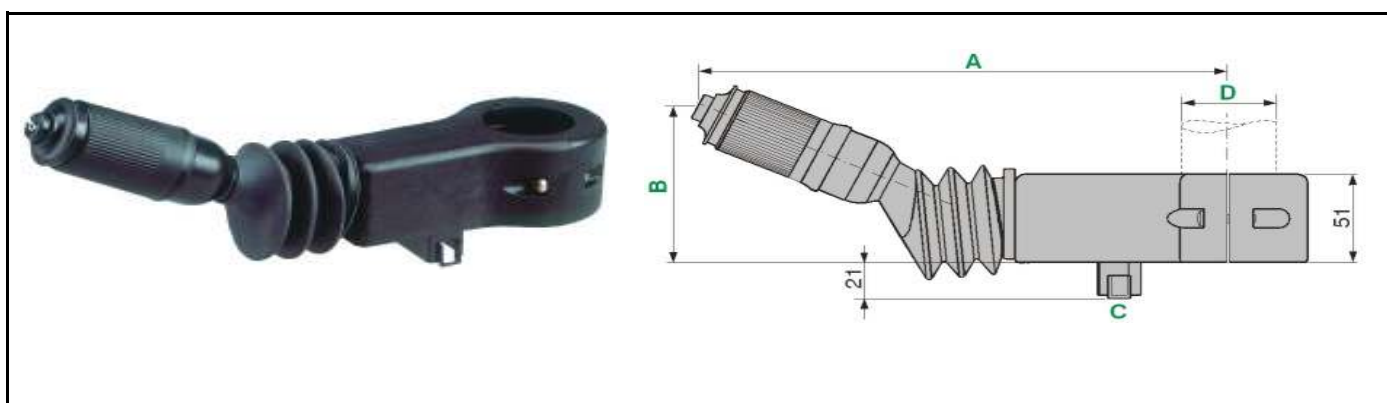

Ebac code		Description
AC0020	Light - Direction	Handler device
AC0021	Light-Direction-Horn