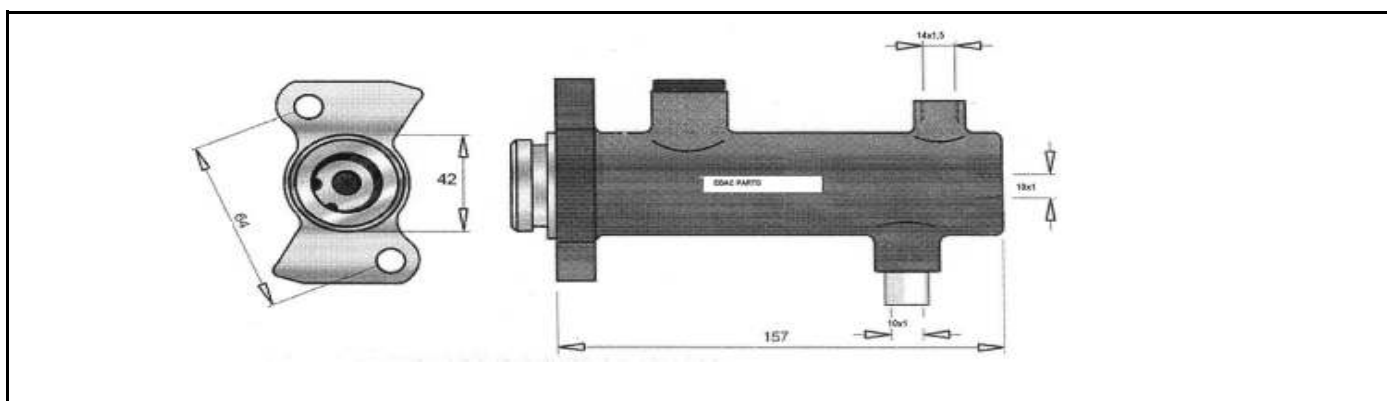

Ebac code BSF225M			Description Brake master cylinder