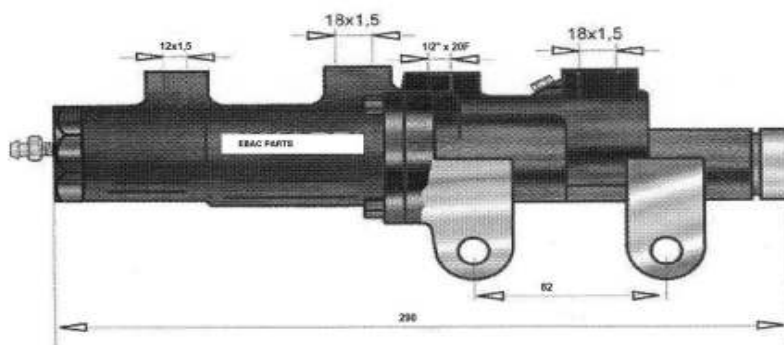

Ebac code		Description
BSF1843.191		Brake master cylinder